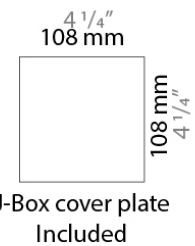

D93018

PROJECT	
TYPE	
NOTES	
QUANTITY	
DATE	

GENERAL

Series: Finestra
Brand: Milan
Division: Design
Mounting Type: Surface
Mounting Location: Wall
Subcategory: Wall Effect

PHYSICAL

Length (mm): 152
Length (in): 6
Height (mm): 152
Height (in): 6
Extension (mm): 51
Extension (in): 2
Weight (kg): 2.3
Weight (lbs): 5

ELECTRICAL

Number of Lamps: 1
Lamp Type: LED Retrofit / Halogen
Lamp Shape: T3
Bulb Included: Bulb Not Included
Total Output Wattage (W): 18 / 70
Max. Wattage Per Lamp (W): 18 / 70
Lamp Base: RSC
Input Voltage (V): 120

LED

OPTICAL

RATINGS AND CERTIFICATIONS

Certified By: CSA Certified to UL and CSA Standards
IP rating: IP20