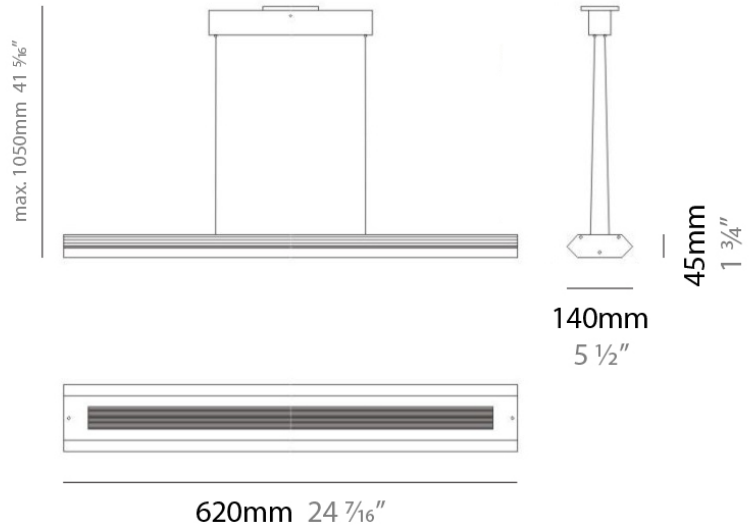

PROJECT	
TYPE	
NOTES	
QUANTITY	
DATE	

D91112

GENERAL

Series: Finestra
Brand: Milan
Division: Design
Mounting Type: Suspension
Mounting Location: Ceiling
Subcategory: Pendant

PHYSICAL

Shape: Abstract
Length (mm): 620
Length (in): 24
Width (mm): 54
Width (in): 2 1/8
Height (mm): 1050
Height (in): 41
Max. Overall Height (mm): 1041
Max. Overall Height (in): 41
Light Distribution: Direct / Indirect
Weight (kg): 2.86
Weight (lbs): 6.31
Fixture Material: Aluminum

ELECTRICAL

Number of Lamps: 2
Lamp Type: T5 Fluorescent
Bulb Included: Bulb Not Included
Total Output Wattage (W): 48
Max. Wattage Per Lamp (W): 24
Lamp Base: G5 Bi-pin
Input Voltage (V): 120

LED

OPTICAL

RATINGS AND CERTIFICATIONS

Certified By: CSA Certified to UL and CSA Standards
IP rating: IP20